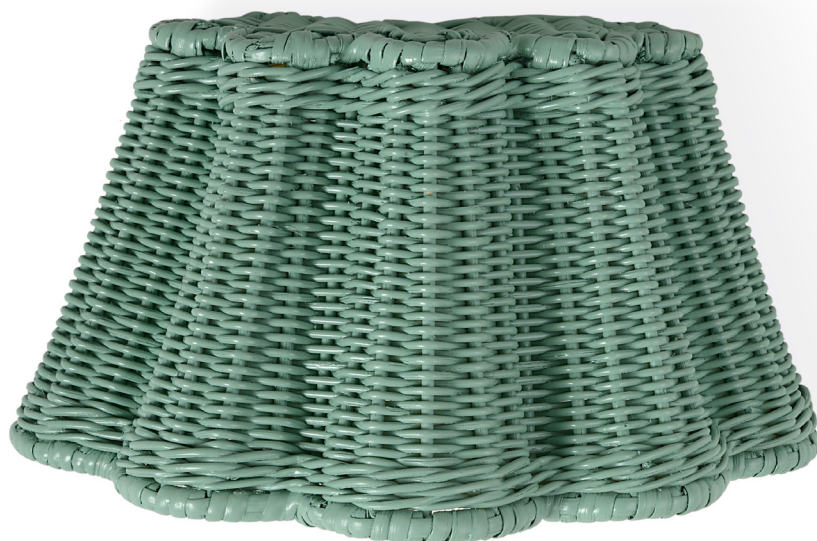

SOANE

BRITAIN

The Rattan Scallop Downlight

AVAILABLE IN SOANE'S STANDARD RATTAN FINISHES.

165MM HEIGHT X 165MM DEPTH X 310MM WIDTH

6½" HEIGHT X 6½" DEPTH X 12¼" WIDTH